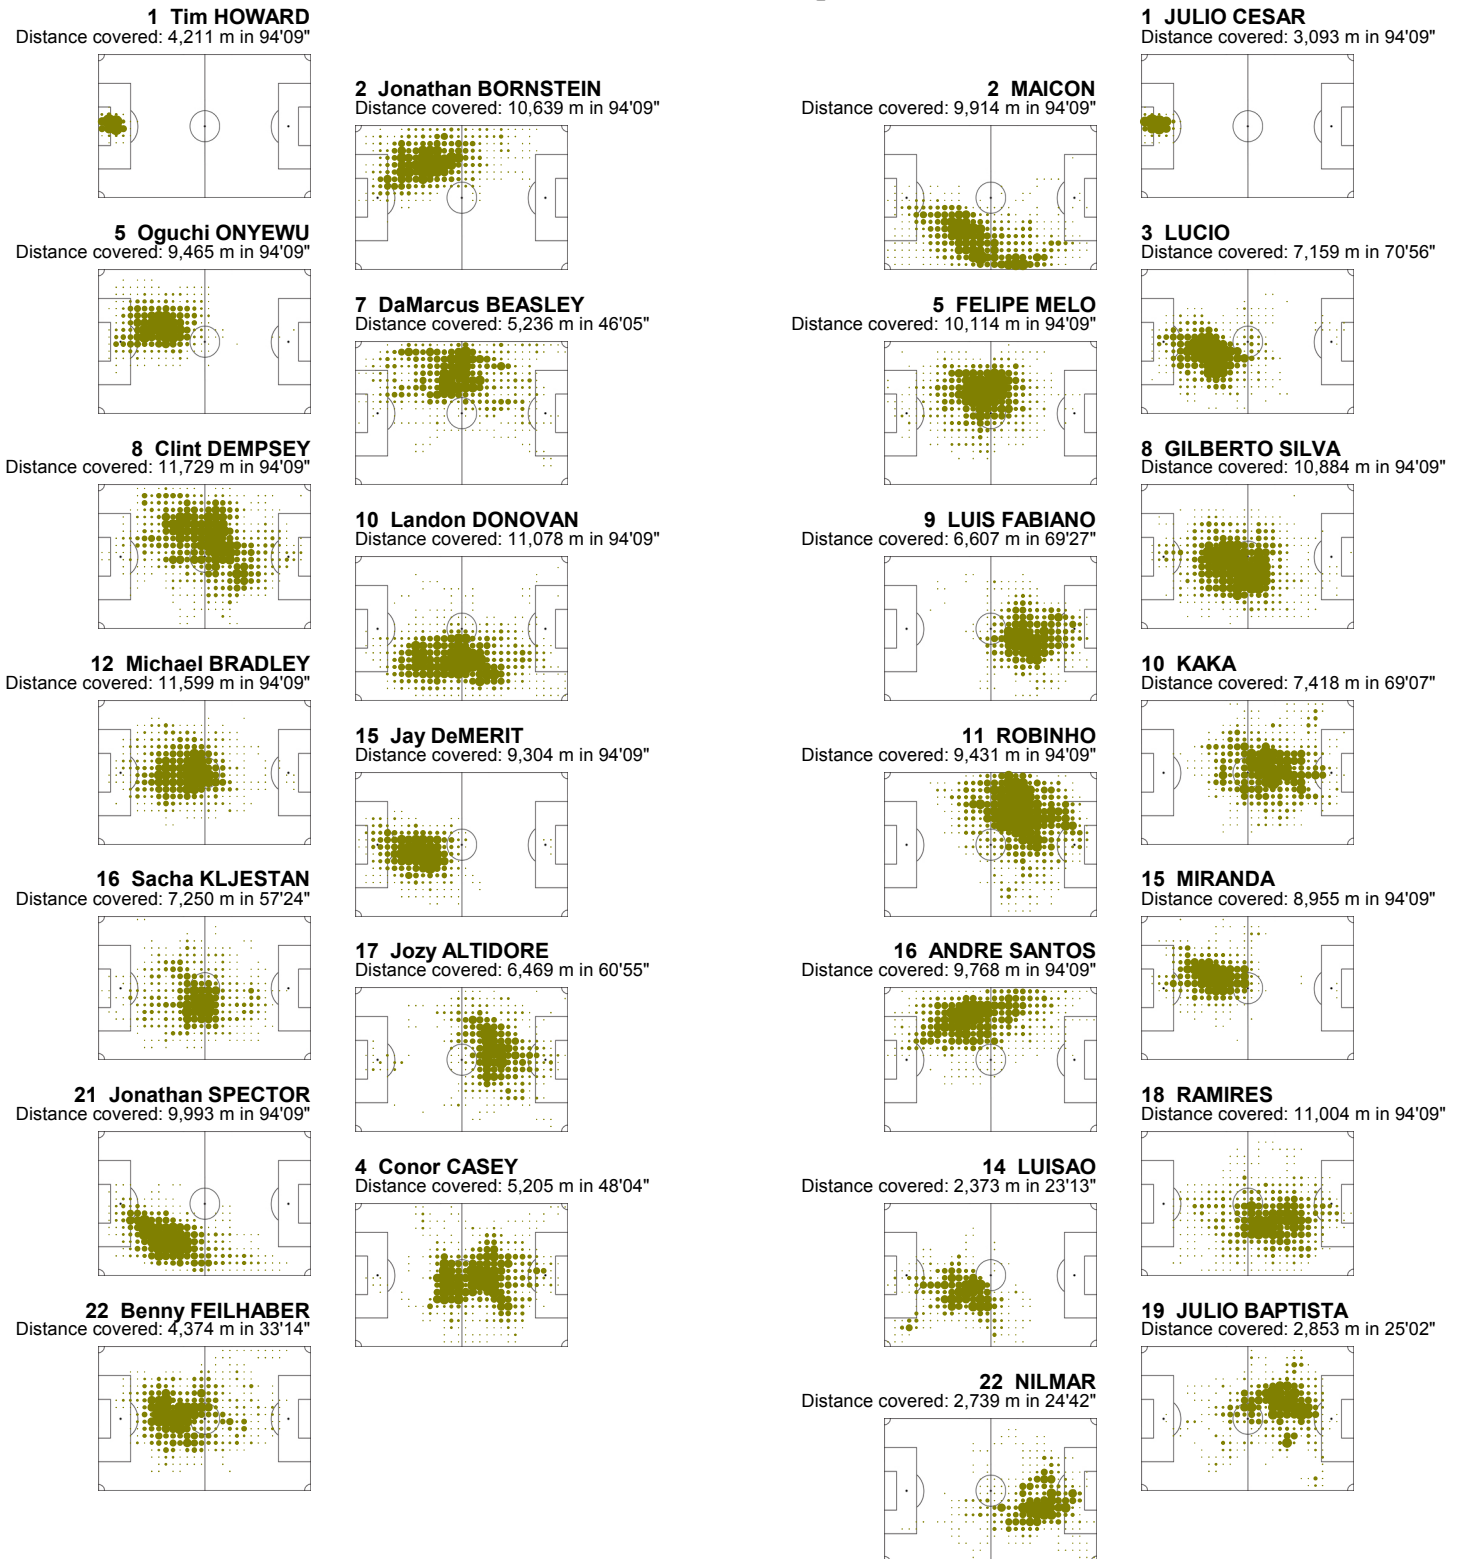

Players Heat Map

Group B

USA - Brazil 0:3 (0:2)

7 18 June 2009 16:00 Tshwane/Pretoria / Loftus Versfeld Stadium / RSA

Direction of play →

FIFA does not vouch for the accuracy of technical statistics compiled in association with its competition results system partner.