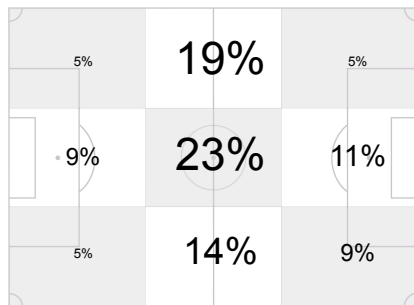

## Italy Tracking Statistics

Ball Possession Heat Map

Attacking direction →

Attack Origin

#	Name	Time	Distance Covered (m)			Time Spent			Sprint	Top Speed Km/h	Activity Time Spent		
			DC	In Poss	Not In Poss	Opp. Half	Att. 3rd	Pen. Area			Low	Medium	High