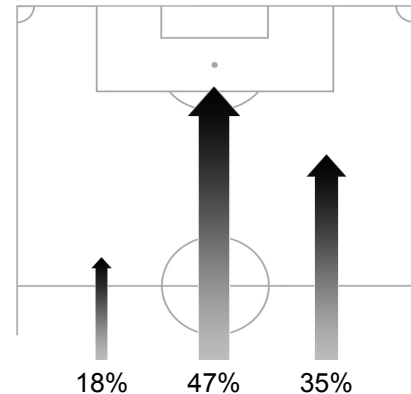

## Italy Tracking Statistics

Ball Possession Heat Map

Attacking direction →

Attack Origin

#	Name	Time	Distance Covered (m)			Time Spent			Sprint	Top Speed Km/h	Activity Time Spent		
			DC	In Poss	Not In Poss	Opp. Half	Att. 3rd	Pen. Area			Low	Medium	High

1	Gianluigi BUFFON	95'53"	4574	2010	1626	1%	1%		14	20.00	98%	1%	1%
3	Fabio GROSSO	95'53"	11494	5169	4590	42%	18%	2%	107	26.11	78%	10%	12%
4	Giorgio CHIPELLINI	95'53"	10228	4324	4474	12%	3%	1%	89	26.11	84%	7%	9%
5	Fabio CANNAVARO	95'53"	8644	3625	3860	7%	3%	2%	70	23.23	88%	6%	6%
8	Gennaro GATTUSO	57'34"	7103	3094	3121	40%	7%		57	26.06	77%	10%	13%
10	Daniele DE ROSSI	95'53"	11133	5130	4577	41%	12%	4%	53	28.80	77%	12%	11%
15	Vincenzo IAQUINTA	95'53"	9984	5152	3374	87%	44%	9%	77	28.65	84%	8%	8%
17	Giuseppe ROSSI	57'28"	6399	3239	2205	85%	35%	4%	46	24.50	81%	9%	10%
19	Gianluca ZAMBROTTA	95'53"	10626	4689	4414	30%	7%		95	26.77	80%	10%	10%
21	Andrea PIRLO	95'53"	11081	5316	4267	62%	21%	2%	90	23.23	79%	11%	10%
23	Fabio QUAGLIARELLA	63'56"	7325	3516	2639	77%	36%	6%	50	29.49	81%	10%	9%