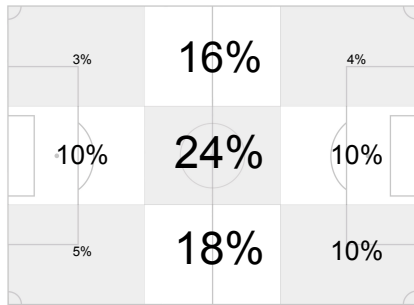

Mexico Tracking Statistics

Ball Possession Heat Map