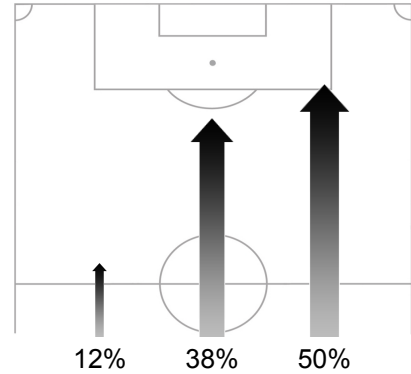

Assistant Referee 2: Bakhadyr KOCHKAROV (KGZ)
Reserve Assistant Referee: MU Yuxin (CHN)
General Coordinator: Mustapha FAHMY (EGY)

Mexico Tracking Statistics

Ball Possession Heat Map

Attacking direction →

Attack Origin

#	Name	Time	Distance Covered (m)			Time Spent			Sprint	Top Speed Km/h	Activity Time Spent		
			DC	In Poss	Not In Poss	Opp. Half	Att. 3rd	Pen. Area			Low	Medium	High
1	Oscar PEREZ	94'37"	6380	2592	2237				23	18.75	95%	3%	2%
2	Francisco RODRIGUEZ	94'37"	10823	4679	3924	15%	4%	2%	105	24.40	81%	9%	10%
3	Carlos SALCIDO	94'37"	11772	5059	4206	53%	20%	2%	130	21.36	77%	11%	12%
4	Rafael MARQUEZ	94'37"	10888	4536	4043	30%	6%	2%	116	22.07	79%	11%	10%
5	Ricardo OSORIO	94'37"	10451	4290	4101	17%	3%		101	25.35	82%	9%	9%
6	Gerardo TORRADO	94'37"	12608	5557	4765	59%	17%	1%	212	22.98	73%	12%	15%
9	Guillermo FRANCO	73'48"	8015	3733	2317	86%	56%	9%	100	20.70	85%	7%	8%
11	Carlos VELA	69'46"	7360	3373	2259	80%	51%	7%	86	18.74	85%	6%	9%
12	Paul AGUILAR	56'24"	6583	2705	2259	51%	23%	1%	91	21.29	79%	9%	12%
16	Efraim JUAREZ	94'37"	11772	5092	4440	57%	19%	1%	177	23.67	75%	10%	15%
17	Giovani DOS SANTOS	94'37"	9307	4597	2673	90%	55%	5%	116	21.43	86%	6%	8%

Substitutes

7	Pablo BARRERA												
8	Israel CASTRO												
10	Cuauhtemoc BLANCO	24'51"	3082	1419	1147	86%	47%	1%	20	20.64	76%	13%	11%
13	Guillermo OCHOA												
14	Javier HERNANDEZ	20'49"	2086	931	789	98%	73%	19%	25	19.87	86%	5%	9%
15	Hector MORENO												
18	Andres GUARDADO	38'13"	5061	2360	1884	66%	27%	1%	72	24.32	74%	10%	16%
19	Jonny MAGALLON												
20	Jorge TORRES												
21	Adolfo BAUTISTA												
22	Alberto MEDINA												
23	Luis MICHEL												