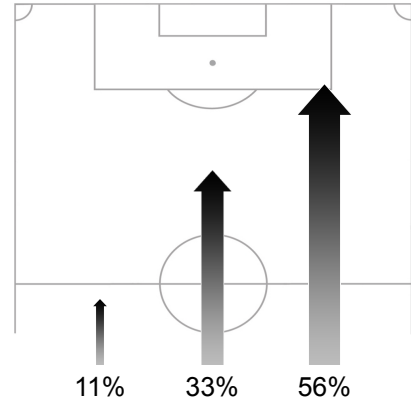

Assistant Referee 2: Roberto BRAATZ (BRA)
 Reserve Assistant Referee: Evarist MENKOUANDE (CMR)
 General Coordinator: Peter MONTOPOLI (CAN)

USA Tracking Statistics

Ball Possession Heat Map

Attacking direction →

Attack Origin

#	Name	Time	Distance Covered (m)			Time Spent			Sprint	Top Speed Km/h	Activity Time Spent		
			DC	In Poss	Not In Poss	Opp. Half	Att. 3rd	Pen. Area			Low	Medium	High

1	Tim HOWARD	96'55"	4658	1392	1521				4	12.84	98%	1%	1%
3	Carlos BOCANEGRA	96'55"	9789	3089	3912	21%	6%	3%	80	26.39	85%	7%	8%
4	Michael BRADLEY	96'55"	11719	3947	4646	40%	11%	2%	91	22.52	78%	11%	11%
5	Oguchi ONYEWU	96'55"	8798	2574	3800	8%	3%	3%	64	22.23	88%	6%	6%
6	Steve CHERUNDOLO	96'55"	10316	3286	4146	21%	7%		85	23.82	81%	9%	10%
8	Clint DEMPSEY	96'55"	10732	3543	4362	52%	17%	4%	93	23.63	82%	9%	9%
10	Landon DONOVAN	96'55"	11076	3733	4132	59%	25%	2%	132	23.84	82%	8%	10%
13	Ricardo CLARK	96'55"	10384	3268	4282	37%	8%	1%	65	23.29	84%	8%	8%
15	Jay DeMERIT	96'55"	9069	2692	3937	9%	1%		58	22.60	88%	5%	7%
17	Jozy ALTIDORE	88'46"	8963	3148	3287	83%	41%	8%	72	22.71	85%	7%	8%
20	Robbie FINDLEY	79'48"	8732	3310	3101	79%	38%	9%	72	30.13	83%	8%	9%

DC: Distance Covered
 In Poss: In Possession
 Not In Poss: Not In Possession
 Opp. Half: In Opposing Half
 Att. 3rd: In Opposing Third
 Pen. Area: In Penalty Area

FIFA does not vouch for the accuracy of technical statistics compiled in association with its competition results system partner.
 SUN 13 JUN 2010; 14:29 CET / 14:29 local time - Version 2