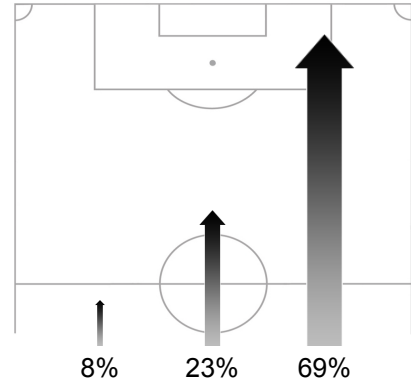

Assistant Referee 2: Alberto MORIN (MEX)
 Reserve Assistant Referee: Henrik ANDREN (SWE)
 General Coordinator: Rafael TINOCO (GUA)

Germany Tracking Statistics

Ball Possession Heat Map

Attacking direction →

Attack Origin

#	Name	Time	Distance Covered (m)			Time Spent			Sprint	Top Speed Km/h	Activity Time Spent		
			DC	In Poss	Not In Poss	Opp. Half	Att. 3rd	Pen. Area			Low	Medium	High
1	Manuel NEUER	94'11"	5230	2200	1705				2	15.26	97%	2%	1%
3	Arne FRIEDRICH	94'11"	9079	3665	3579	6%	1%		59	20.79	87%	7%	6%
6	Sami KHEDIRA	94'11"	12263	5595	4476	41%	12%	2%	132	23.38	75%	12%	13%
7	Bastian SCHWEINSTEIGER	94'11"	12078	5291	4515	32%	6%		107	19.01	74%	13%	13%
8	Mesut OEZIL	74'21"	9031	4252	2891	72%	23%	3%	102	21.69	78%	10%	12%
10	Lukas PODOLSKI	82'00"	9275	4085	3338	57%	20%	4%	79	22.98	82%	9%	9%
11	Miroslav KLOSE	69'02"	7658	3524	2582	77%	25%	7%	77	23.43	86%	7%	7%
13	Thomas MUELLER	94'11"	10791	4668	3944	58%	19%	2%	148	21.88	82%	7%	11%
14	Holger BADSTUBER	94'11"	9557	3780	3834	15%	1%		58	21.11	87%	7%	6%
16	Philipp LAHM	94'11"	10408	4407	4018	21%	5%		97	21.88	82%	9%	9%
17	Per MERTESECKER	94'11"	9336	3662	3694	8%	1%		59	18.90	87%	7%	6%

DC: Distance Covered
 In Poss: In Possession
 Not In Poss: Not In Possession
 Opp. Half: In Opposing Half
 Att. 3rd: In Opposing Third
 Pen. Area: In Penalty Area

FIFA does not vouch for the accuracy of technical statistics compiled in association with its competition results system partner.
 SUN 13 JUN 2010; 22:41 CET / 22:41 local time - Version 1