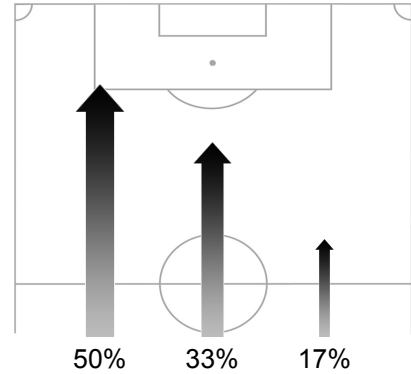

Assistant Referee 2: Saleh AL MARZOUQI (UAE)
 Reserve Assistant Referee: Matthew TARO (SOL)
 General Coordinator: Carlo NOHRA (CYP)

Mexico Tracking Statistics

Ball Possession Heat Map

Attacking direction →

Attack Origin

| # | Name | Time | Distance Covered (m) | | | Time Spent | | | Sprint | Top Speed Km/h | Activity Time Spent | | |
|----|---------------------|--------|----------------------|-------------|-------------|------------|----------|-----------|------------|-------------------|---------------------|--------|------|
| | | | DC | In Poss | Not In Poss | Opp. Half | Att. 3rd | Pen. Area | | | Low | Medium | High |
| 1 | Oscar PEREZ | 94'05" | 5644 | 1969 | 1982 | | | | 6 | 15.88 | 97% | 2% | 1% |
| 2 | Francisco RODRIGUEZ | 94'05" | 9315 | 3361 | 3864 | 4% | | | 92 | 20.93 | 85% | 7% | 8% |
| 3 | Carlos SALCIDO | 94'05" | 11172 | 4236 | 4256 | 23% | 7% | | 141 | 24.84 | 77% | 11% | 12% |
| 4 | Rafael MARQUEZ | 94'05" | 10206 | 3558 | 4401 | 21% | 3% | | 75 | 20.83 | 80% | 10% | 10% |
| 5 | Ricardo OSORIO | 94'05" | 9455 | 3218 | 4003 | 10% | 1% | | 103 | 23.82 | 84% | 8% | 8% |
| 6 | Gerardo TORRADO | 94'05" | 11611 | 4262 | 4876 | 27% | 4% | | 156 | 23.82 | 76% | 11% | 13% |
| 9 | Guillermo FRANCO | 62'41" | 6959 | 2604 | 2504 | 57% | 22% | 3% | 61 | 21.11 | 83% | 9% | 8% |
| 11 | Carlos VELA | 31'00" | 2774 | 1194 | 783 | 80% | 32% | 3% | 22 | 19.36 | 86% | 6% | 8% |
| 15 | Hector MORENO | 94'05" | 9512 | 3358 | 3878 | 6% | | | 67 | 20.73 | 84% | 8% | 8% |
| 16 | Efrain JUAREZ | 55'29" | 6747 | 2747 | 2616 | 35% | 11% | | 104 | 25.75 | 78% | 9% | 13% |
| 17 | Giovani DOS SANTOS | 94'05" | 9516 | 3724 | 3262 | 65% | 26% | 4% | 132 | 28.35 | 85% | 6% | 9% |