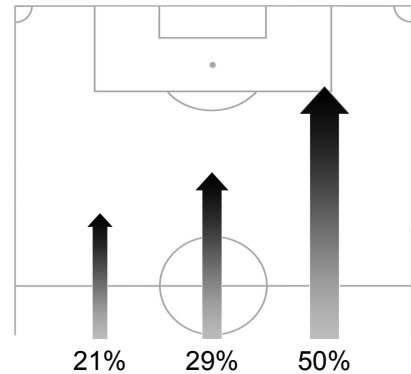

Attack Origin

#	Name	Time	Distance Covered (m)			Time Spent			Sprint	Top Speed Km/h	Activity Time Spent		
			DC	In Poss	Not In Poss	Opp. Half	Att. 3rd	Pen. Area			Low	Medium	High
1	Manuel NEUER	95'31"	5153	2030	2073				18	19.95	98%	1%	1%
3	Arne FRIEDRICH	95'31"	9363	3952	4048	16%	3%	1%	66	20.83	86%	7%	7%
6	Sami KHEDIRA	95'31"	11901	5402	4846	48%	22%	5%	132	22.60	75%	12%	13%
7	Bastian SCHWEINSTEIGER	95'31"	11528	4960	4816	40%	11%	1%	127	22.81	77%	11%	12%
8	Mesut OEZIL	71'20"	8402	3888	3321	78%	34%	3%	95	23.67	81%	9%	10%
10	Lukas PODOLSKI	95'31"	9103	4309	3305	72%	30%	3%	82	30.13	86%	7%	7%
11	Miroslav KLOSE	36'05"	3757	1749	1332	81%	37%	10%	41	18.90	84%	7%	9%
13	Thomas MUELLER	71'20"	8090	3577	3202	65%	28%	5%	111	22.52	81%	8%	11%
14	Holger BADSTUBER	78'08"	8078	3186	3631	19%	4%		82	22.49	85%	7%	8%
16	Philipp LAHM	95'31"	10625	4548	4385	30%	10%		109	21.88	81%	10%	9%
17	Per MERTESACKER	95'31"	9434	4014	3809	19%	5%	2%	68	20.75	85%	8%	7%

DC: Distance Covered
 In Poss: In Possession
 Not In Poss: Not In Possession
 Opp. Half: In Opposing Half
 Att. 3rd: In Opposing Third
 Pen. Area: In Penalty Area

FIFA does not vouch for the accuracy of technical statistics compiled in association with its competition results system partner.
 FRI 18 JUN 2010; 15:28 CET / 15:28 local time - Version 1