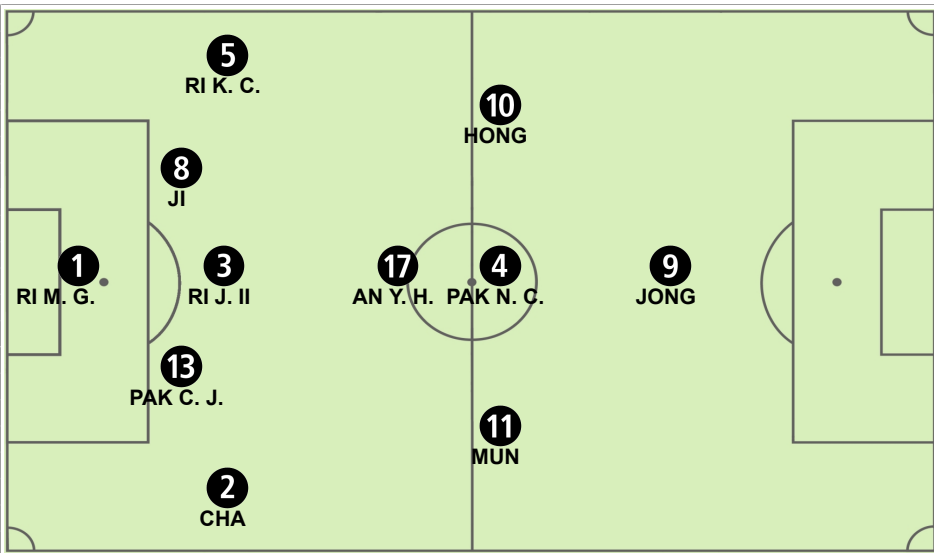

Matches played Côte d'Ivoire - POR 0 : 0 (0 : 0)

Group G	MP	W	D	L	GF	GA	GD	Pts
Brazil	2	2	0	0	5	2	3	6
Portugal	1	0	1	0	0	0	0	1
Côte d'Ivoire	2	0	1	1	1	3	-2	1
Korea DPR	1	0	0	1	1	2	-1	0

Korea DPR (PRK) Shirt: white Shorts: white Socks: white

#	Name	Pos
1	RI Myong Guk	GK
2	CHA Jong Hyok	D
3	RI Jun Il	D
4	PAK Nam Chol	M
5	RI Kwang Chon	D
8	JI Yun Nam	D
9	JONG Tae Se	F
10	HONG Yong Jo (C)	F
11	MUN In Guk	M
13	PAK Chol Jin	D
17	AN Yong Hak	M
Substitutes		
6	KIM Kum Il	M
7	AN Chol Hyok	F
12	CHOE Kum Chol	F
14	PAK Nam Chol	D
15	KIM Yong Jun	M
16	NAM Song Chol	D
18	KIM Myong Gil	GK
19	RI Chol Myong	M
20	KIM Myong Won	GK
21	RI Kwang Hyok	D
22	KIM Kyong Il	M
23	PAK Sung Hyok	M
Coach KIM Jong Hun (PRK)		

Matches played Brazil - PRK 2 : 1 (0 : 0)

Group G	MP	W	D	L	GF	GA	GD	Pts
Brazil	2	2	0	0	5	2	3	6
Portugal	1	0	1	0	0	0	0	1
Côte d'Ivoire	2	0	1	1	1	3	-2	1
Korea DPR	1	0	0	1	1	2	-1	0

GK: Goalkeeper A: Absent
M: Midfielder N: Not Eligible to Play
D: Defender I: Injured
F: Forward X: Misses next match if booked
C: Captain