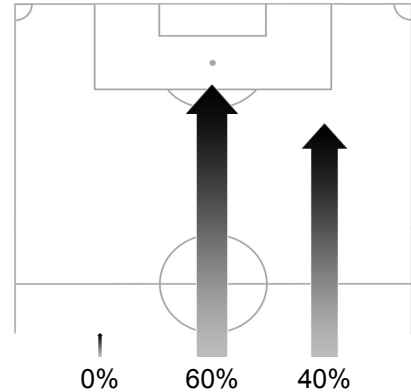

Assistant Referee 2: Francisco MONDRIA (CHI)
 Reserve Assistant Referee: Enock MOLEFE (RSA)
 General Coordinator: Hugo SALCEDO (USA)

Korea DPR Tracking Statistics

Ball Possession Heat Map

Attacking direction →

Attack Origin

#	Name	Time	Distance Covered (m)			Time Spent			Sprint	Top Speed Km/h	Activity Time Spent		
			DC	In Poss	Not In Poss	Opp. Half	Att. 3rd	Pen. Area			Low	Medium	High
1	RI Myong Guk	94'27"	3052	1035	1295				14	18.75	98%	1%	1%
2	CHA Jong Hyok	76'38"	8579	2883	3598	34%	9%		118	25.94	82%	8%	10%
3	RI Jun Il	94'27"	9498	2826	4801	8%			127	21.58	82%	8%	10%
4	PAK Nam Chol	59'53"	7162	2717	2740	50%	19%	2%	101	23.20	77%	11%	12%
5	RI Kwang Chon	94'27"	10016	2896	5014	13%	1%		99	25.99	81%	8%	11%
8	JI Yun Nam	94'27"	10259	3131	4900	27%	7%		150	20.96	79%	9%	12%
9	JONG Tae Se	94'27"	9252	3723	3548	81%	33%	6%	86	21.57	85%	7%	8%
10	HONG Yong Jo	94'27"	9313	3496	3774	73%	29%	2%	120	20.75	84%	7%	9%
11	MUN In Guk	59'58"	7497	2770	2916	51%	21%	2%	117	19.54	76%	10%	14%
13	PAK Chol Jin	94'27"	9096	2497	4542	11%	2%		94	20.28	87%	6%	7%
17	AN Yong Hak	94'27"	12017	3952	5771	31%	6%	1%	113	23.81	74%	12%	14%

DC: Distance Covered
 In Poss: In Possession
 Not In Poss: Not In Possession
 Opp. Half: In Opposing Half
 Att. 3rd: In Opposing Third
 Pen. Area: In Penalty Area

FIFA does not vouch for the accuracy of technical statistics compiled in association with its competition results system partner.
 MON 21 JUN 2010; 15:36 CET / 15:36 local time - Version 1