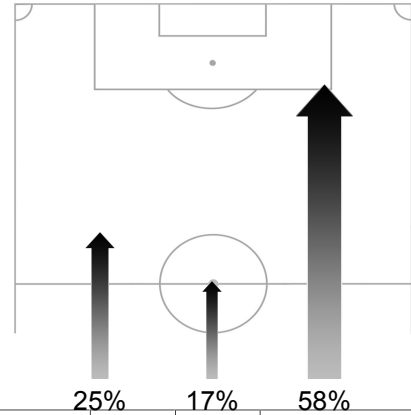

Assistant Referee 2: Tibor VAMOS (HUN)
 Reserve Assistant Referee: Stefan WITTEBERG (SWE)
 General Coordinator: Peter MONTOPOLI (CAN)

Mexico Tracking Statistics

Ball Possession Heat Map

Attacking direction →

Attack Origin

#	Name	Time	Distance Covered (m)			Time Spent			Sprint	Top Speed	Activity Time Spent		
			DC	In Poss	Not In Poss	Opp. Half	Att. 3rd	Pen. Area			Low	Medium	High

1	Oscar PEREZ	94'38"	5675	2523	1921				6	16.25	96%	2%	2%
2	Francisco RODRIGUEZ	94'38"	9353	4194	3387	13%	4%	3%	85	19.95	86%	7%	7%
3	Carlos SALCIDO	94'38"	10893	4955	3853	40%	13%	2%	104	27.02	78%	10%	12%
4	Rafael MARQUEZ	94'38"	9430	4292	3420	32%	10%	2%	54	20.28	83%	9%	8%
5	Ricardo OSORIO	94'38"	9762	4416	3532	27%	4%		80	21.11	85%	8%	7%
6	Gerardo TORRADO	94'38"	11644	5614	4046	49%	16%	1%	152	21.36	77%	11%	12%
9	Guillermo FRANCO	94'38"	9621	4622	3107	75%	44%	11%	68	22.81	86%	7%	7%
10	Cuauhtemoc BLANCO	63'56"	7221	3358	2361	78%	38%	3%	80	21.42	80%	10%	10%
15	Hector MORENO	57'49"	6062	2695	2277	8%	3%	2%	43	24.32	83%	8%	9%
17	Giovani DOS SANTOS	94'38"	8244	4286	2442	86%	48%	6%	84	21.95	87%	6%	7%
18	Andres GUARDADO	46'18"	5411	2549	1789	51%	18%	2%	68	19.54	77%	10%	13%

Substitutes

7	Pablo BARRERA	48'20"	5437	2730	1731	66%	35%	1%	62	20.88	77%	10%	13%
8	Israel CASTRO	36'49"	4587	2157	1666	52%	16%	1%	42	21.67	75%	11%	14%
12	Paul AGUILAR												
13	Guillermo OCHOA												
14	Javier HERNANDEZ	30'42"	2895	1527	874	84%	62%	19%	17	32.15	88%	6%	6%
19	Jonny MAGALLON												
20	Jorge TORRES												
21	Adolfo BAUTISTA												
22	Alberto MEDINA												
23	Luis MICHEL												
16	Efrain JUAREZ												
11	Carlos VELA												

DC: Distance Covered
 In Poss: In Possession
 Not In Poss: Not In Possession
 Opp. Half: In Opposing Half
 Att. 3rd: In Opposing Third
 Pen. Area: In Penalty Area

FIFA does not vouch for the accuracy of technical statistics compiled in association with its competition results system partner.
 TUE 22 JUN 2010; 18:12 CET / 18:12 local time - Version 1