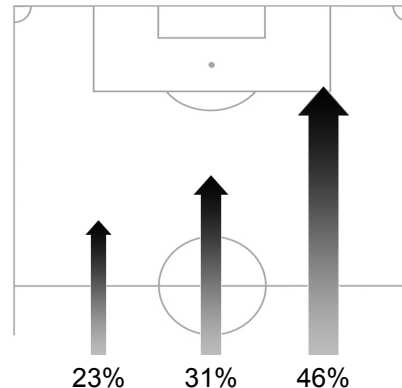

Assistant Referee 2: Walter VROMANS (BEL)
 Reserve Assistant Referee: MU Yuxin (CHN)
 General Coordinator: Helmut SANDROCK (GER)

USA Tracking Statistics

Ball Possession Heat Map

Attacking direction →

Attack Origin

#	Name	Time	Distance Covered (m)			Time Spent			Sprint	Top Speed Km/h	Activity Time Spent		
			DC	In Poss	Not In Poss	Opp. Half	Att. 3rd	Pen. Area			Low	Medium	High

1	Tim HOWARD	95'13"	4730	1664	1439				13	18.75	97%	1%	2%
3	Carlos BOCANEGRA	95'13"	9851	3388	4005	11%	3%	1%	82	22.53	85%	8%	7%
4	Michael BRADLEY	95'13"	11753	4763	4279	47%	20%	5%	132	26.72	79%	10%	11%
6	Steve CHERUNDOLO	95'13"	10444	3920	4168	23%	7%		136	22.73	81%	8%	11%
8	Clint DEMPSEY	95'13"	10925	4535	3881	70%	30%	8%	115	24.55	78%	10%	12%
9	Herculez GOMEZ	45'57"	5527	2180	2107	79%	38%	7%	83	22.14	79%	10%	11%
10	Landon DONOVAN	95'13"	11276	4362	4122	66%	31%	5%	155	26.01	77%	10%	13%
12	Jonathan BORNSTEIN	80'56"	9436	3509	3844	29%	6%		125	21.69	80%	9%	11%
15	Jay DeMERIT	95'13"	9591	3282	4010	11%	2%	1%	88	27.11	85%	7%	8%
17	Jozy ALTIDORE	95'13"	9186	3940	3079	87%	48%	12%	97	28.75	86%	7%	7%
19	Maurice EDU	64'48"	7748	2868	3460	37%	7%	1%	67	23.65	79%	11%	10%

DC: Distance Covered
 In Poss: In Possession
 Not In Poss: Not In Possession
 Opp. Half: In Opposing Half
 Att. 3rd: In Opposing Third
 Pen. Area: In Penalty Area

FIFA does not vouch for the accuracy of technical statistics compiled in association with its competition results system partner.
 WED 23 JUN 2010; 18:06 CET / 18:06 local time - Version 1