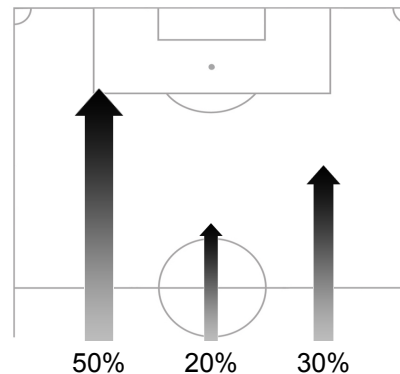

### Paraguay Tracking Statistics

Ball Possession Heat Map

Attacking direction →

Attack Origin

#	Name	Time	Distance Covered (m)			Time Spent			Sprint	Top Speed Km/h	Activity Time Spent		
			DC	In Poss	Not In Poss	Opp. Half	Att. 3rd	Pen. Area			Low	Medium	High
1	Justo VILLAR	94'34"	3591	1489	1179				3	14.88	99%	1%	
3	Claudio MOREL	94'34"	10390	4297	3564	34%	8%		132	26.62	79%	9%	12%
4	Denis CANIZA	94'34"	10885	4928	3420	34%	10%		109	24.41	79%	10%	11%
5	Julio Cesar CACERES	94'34"	8846	3842	3015	10%	1%		45	20.93	88%	7%	5%
7	Oscar CARDOZO	66'44"	6691	3256	2169	92%	50%	6%	38	23.41	88%	7%	5%
9	Roque SANTA CRUZ	94'34"	9460	4626	2898	87%	42%	6%	82	25.34	86%	6%	8%
13	Enrique VERA	94'34"	10290	4557	3371	65%	28%	2%	100	24.07	83%	9%	8%
14	Paulo DA SILVA	94'34"	8769	3705	2994	8%	2%	1%	42	25.34	88%	7%	5%
15	Victor CACERES	94'34"	10468	4655	3666	42%	4%		67	19.53	79%	12%	9%
16	Cristian RIVEROS	94'34"	10529	4861	3570	40%	9%	1%	97	20.27	81%	10%	9%
18	Nelson VALDEZ	67'12"	7032	3296	2340	82%	43%	4%	75	26.17	87%	6%	7%

DC: Distance Covered  
In Poss: In Possession  
Not In Poss: Not In Possession  
Opp. Half: In Opposing Half  
Att. 3rd: In Opposing Third  
Pen. Area: In Penalty Area

FIFA does not vouch for the accuracy of technical statistics compiled in association with its competition results system partner.