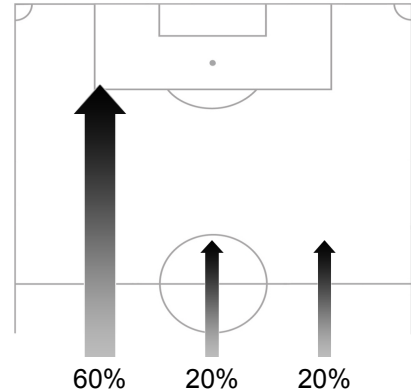

2010 FIFA World Cup South Africa™
Team Tracking Statistics

Quarter-finals
Paraguay - Spain

60 3 JUL 2010 20:30 Johannesburg / Ellis Park Stadium / RSA

Referee: Carlos BATRES (GUA)
 Assistant Referee 1: Leonel LEAL (CRC)
 4th Official: Benito ARCHUNDIA (MEX)
 Match Commissioner: Rahif ALAMEH (LIB)

Assistant Referee 2: Carlos PASTRANA (HON)
 Reserve Assistant Referee: Hector VERGARA (CAN)
 General Coordinator: Lennart WANGEL (FIN)

Paraguay Tracking Statistics

Ball Possession Heat Map

Attack Origin

#	Name	Time	Distance Covered (m)			Time Spent			Sprint	Top Speed Km/h	Activity Time Spent		
			DC	In Poss	Not In Poss	Opp. Half	Att. 3rd	Pen. Area			Low	Medium	High

1	Justo VILLAR	95'34"	4003	1000	1764				1	12.32	99%	1%	
2	Dario VERON	95'34"	10042	2435	5000	11%	2%		101	22.55	84%	8%	8%
3	Claudio MOREL	95'34"	10113	2542	5070	14%	2%		120	24.57	83%	8%	9%
7	Oscar CARDOZO	95'34"	9746	2882	4320	76%	32%	4%	91	26.20	85%	8%	7%
8	Edgar BARRETO	64'45"	7821	2034	3873	44%	11%		101	24.65	79%	10%	11%
11	Jonathan SANTANA	95'34"	10667	2758	5433	47%	13%	1%	145	21.73	80%	9%	11%
14	Paulo DA SILVA	95'34"	9095	2168	4573	4%	2%	1%	68	23.71	86%	7%	7%
15	Victor CACERES	85'12"	10093	2297	5570	35%	3%		107	24.07	76%	11%	13%
16	Cristian RIVEROS	95'34"	10720	2488	5781	36%	5%		97	22.75	81%	9%	10%
18	Nelson VALDEZ	73'11"	7828	2379	3468	74%	31%	3%	94	28.67	85%	6%	9%
21	Antolin ALCARAZ	95'34"	9174	2186	4557	6%	2%	1%	67	22.16	85%	8%	7%

DC: Distance Covered
 In Poss: In Possession
 Not In Poss: Not In Possession
 Opp. Half: In Opposing Half
 Att. 3rd: In Opposing Third
 Pen. Area: In Penalty Area

FIFA does not vouch for the accuracy of technical statistics compiled in association with its competition results system partner.
 SAT 3 JUL 2010; 22:32 CET / 22:32 local time - Version 1