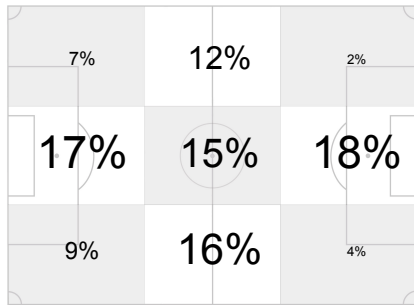

2010 FIFA World Cup South Africa™
Team Tracking Statistics

Quarter-finals
Paraguay - Spain

60 3 JUL 2010 20:30 Johannesburg / Ellis Park Stadium / RSA

Referee: Carlos BATRES (GUA)
 Assistant Referee 1: Leonel LEAL (CRC)
 4th Official: Benito ARCHUNDIA (MEX)
 Match Commissioner: Rahif ALAMEH (LIB)

Assistant Referee 2: Carlos PASTRANA (HON)
 Reserve Assistant Referee: Hector VERGARA (CAN)
 General Coordinator: Lennart WANGEL (FIN)

Paraguay Tracking Statistics

Ball Possession Heat Map

Attack Origin

#	Name	Time	Distance Covered (m)			Time Spent			Sprint	Top Speed Km/h	Activity Time Spent		
			DC	In Poss	Not In Poss	Opp. Half	Att. 3rd	Pen. Area			Low	Medium	High

1	Justo VILLAR	95'34"	4003	1000	1764				1	12.32	99%	1%	
2	Dario VERON	95'34"	10042	2435	5000	11%	2%		101	22.55	84%	8%	8%
3	Claudio MOREL	95'34"	10113	2542	5070	14%	2%		120	24.57	83%	8%	9%
7	Oscar CARDOZO	95'34"	9746	2882	4320	76%	32%	4%	91	26.20	85%	8%	7%
8	Edgar BARRETO	64'45"	7821	2034	3873	44%	11%		101	24.65	79%	10%	11%
11	Jonathan SANTANA	95'34"	10667	2758	5433	47%	13%	1%	145	21.73	80%	9%	11%
14	Paulo DA SILVA	95'34"	9095	2168	4573	4%	2%	1%	68	23.71	86%	7%	7%
15	Victor CACERES	85'12"	10093	2297	5570	35%	3%		107	24.07	76%	11%	13%
16	Cristian RIVEROS	95'34"	10720	2488	5781	36%	5%		97	22.75	81%	9%	10%
18	Nelson VALDEZ	73'11"	7828	2379	3468	74%	31%	3%	94	28.67	85%	6%	9%
21	Antolin ALCARAZ	95'34"	9174	2186	4557	6%	2%	1%	67	22.16	85%	8%	7%